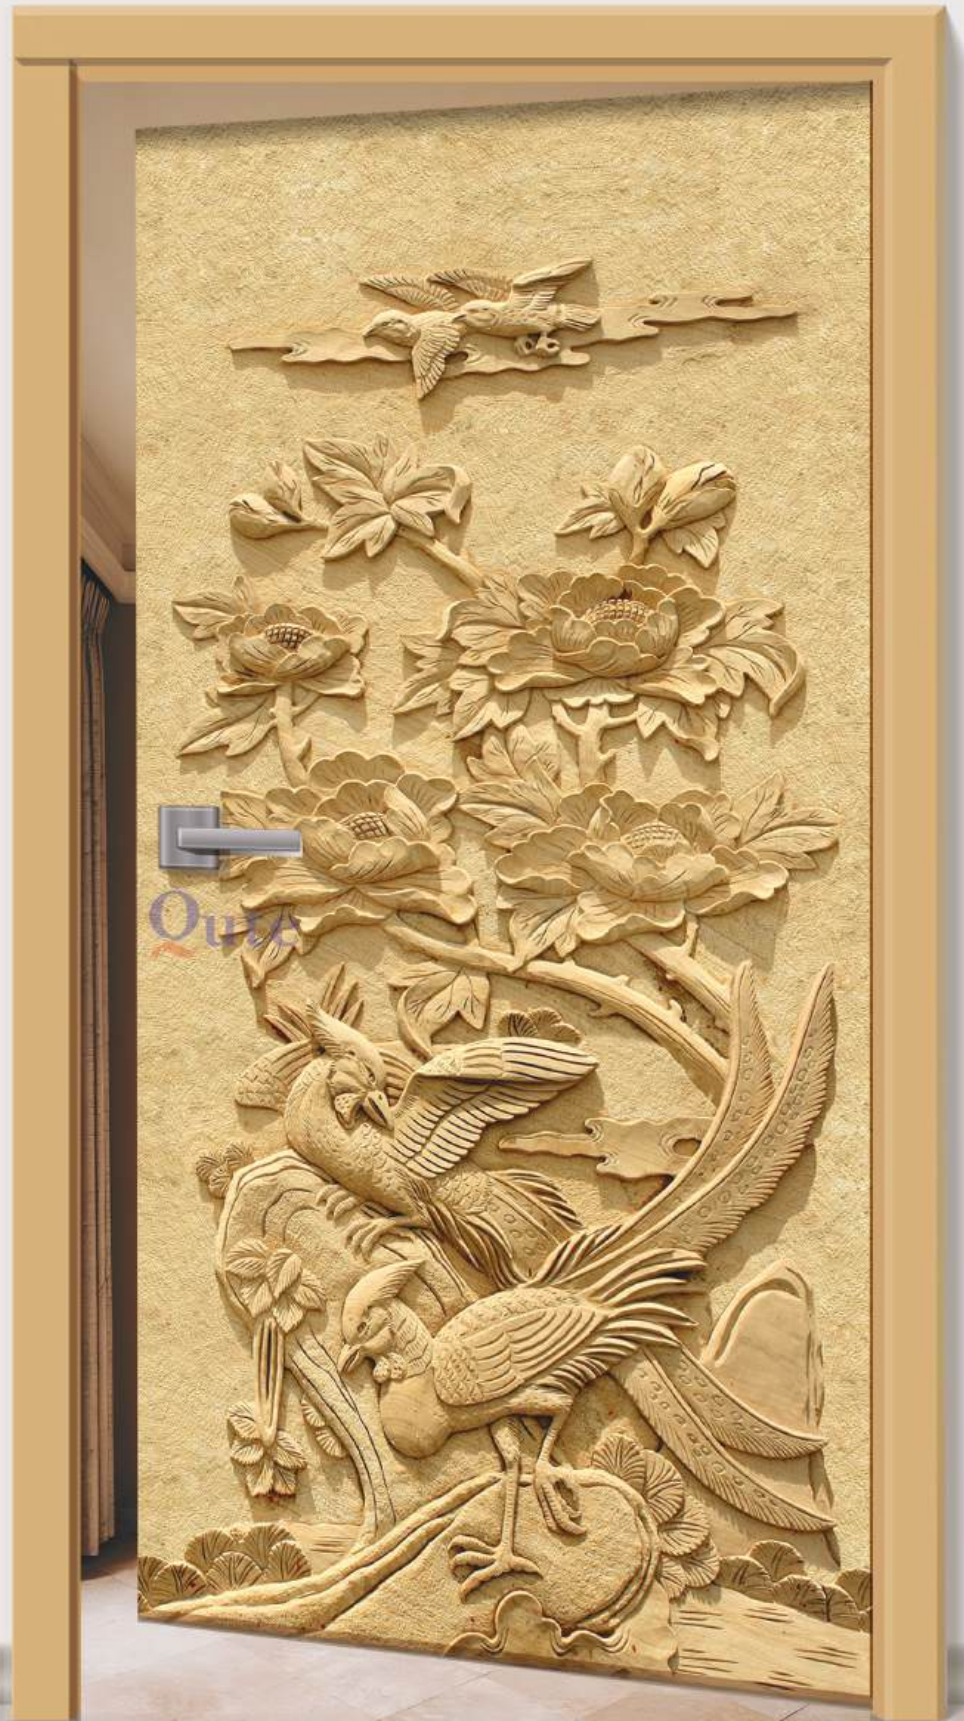

### AVAILABLE SIZES

- 28" x 82" - 25MM
- 33" x 82" - 28MM

**WPC Design Doors**

**AVAILABLE SIZES**

- 28" x 82" - 25MM
- 33" x 82" - 28MM

**WPC Design Doors**

**AVAILABLE SIZES**

- 28" x 82" - 25MM
- 33" x 82" - 28MM

**WPC Design Doors**

**AVAILABLE SIZES**

- 28" x 82" - 25MM
- 33" x 82" - 28MM

**WPC Design Doors**

**AVAILABLE SIZES**

- 28" x 82" - 25MM
- 33" x 82" - 28MM

**WPC Design Doors**

**AVAILABLE SIZES**

- 28" x 82" - 25MM
- 33" x 82" - 28MM

**WPC**  
**DECORA**  
**DOORS**

**WPC Decora Doors**  
**Colour: Dark Brown**

**AVAILABLE SIZES**

- 30" x 82" - 30MM
- 33" x 82" - 30MM
- 33" x 82" - 28MM
- 33" x 82" - 30MM