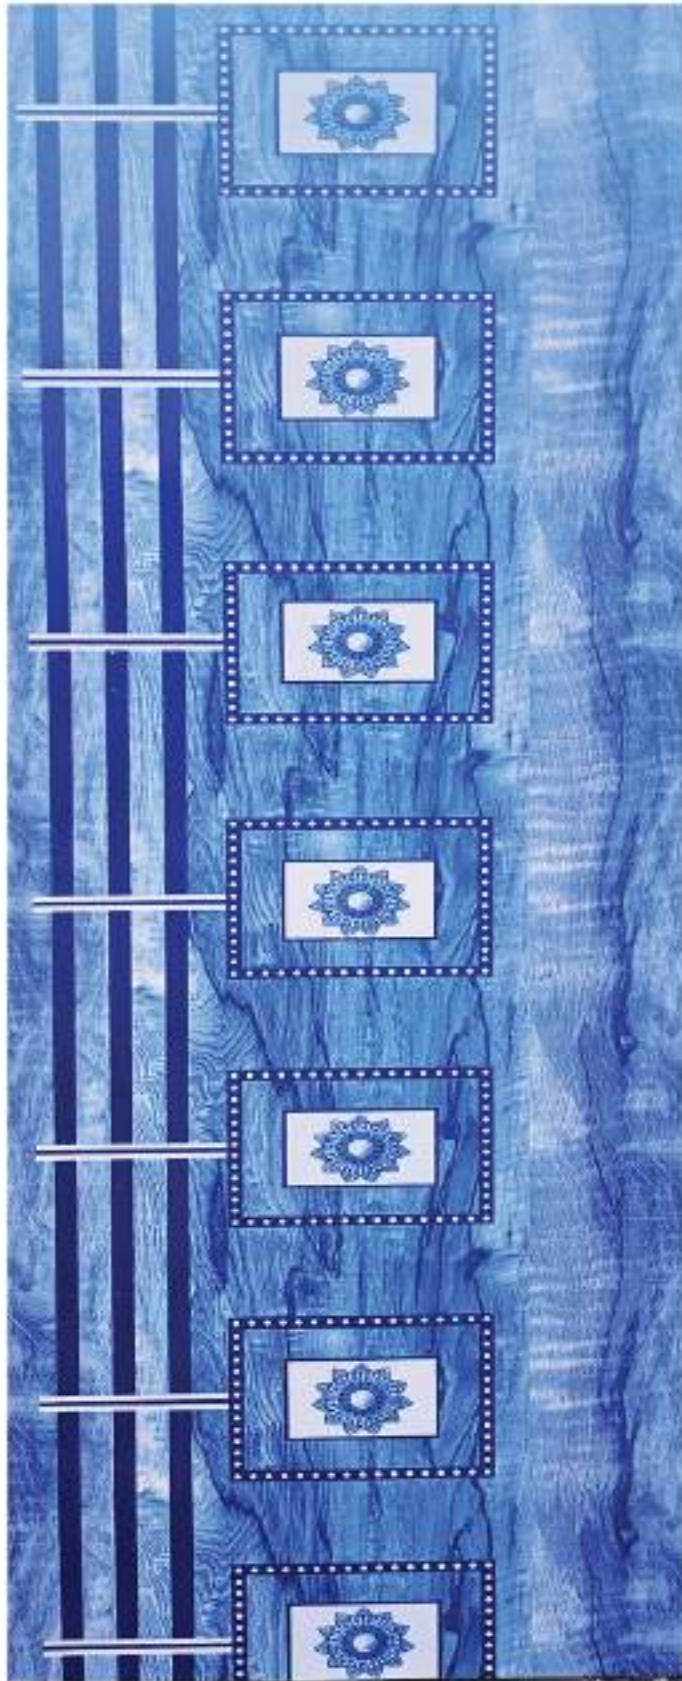

REGULAR PVC DOORS GLOSSY

Qute®

WH BLUE CHAKRA