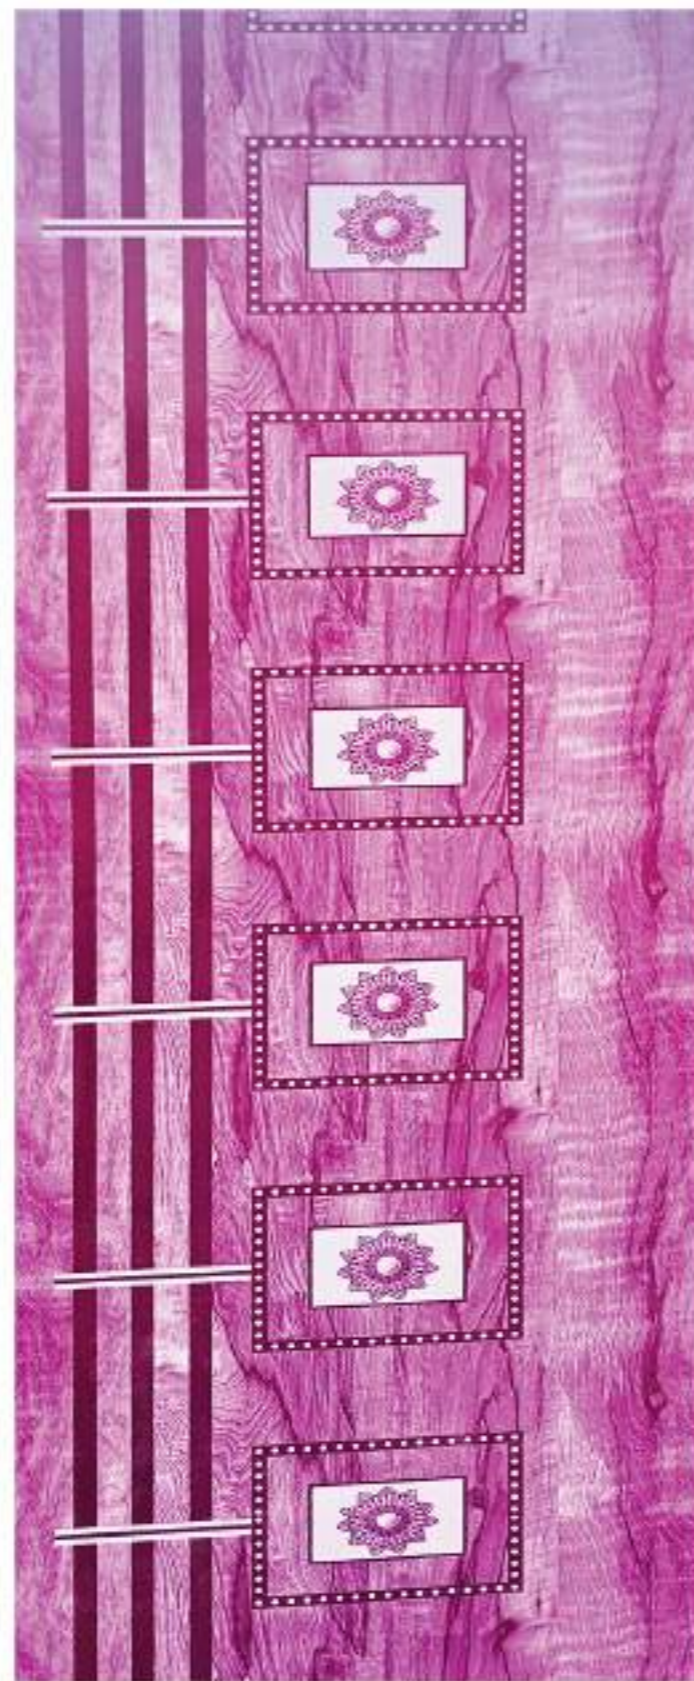

WH PINK CHAKRA