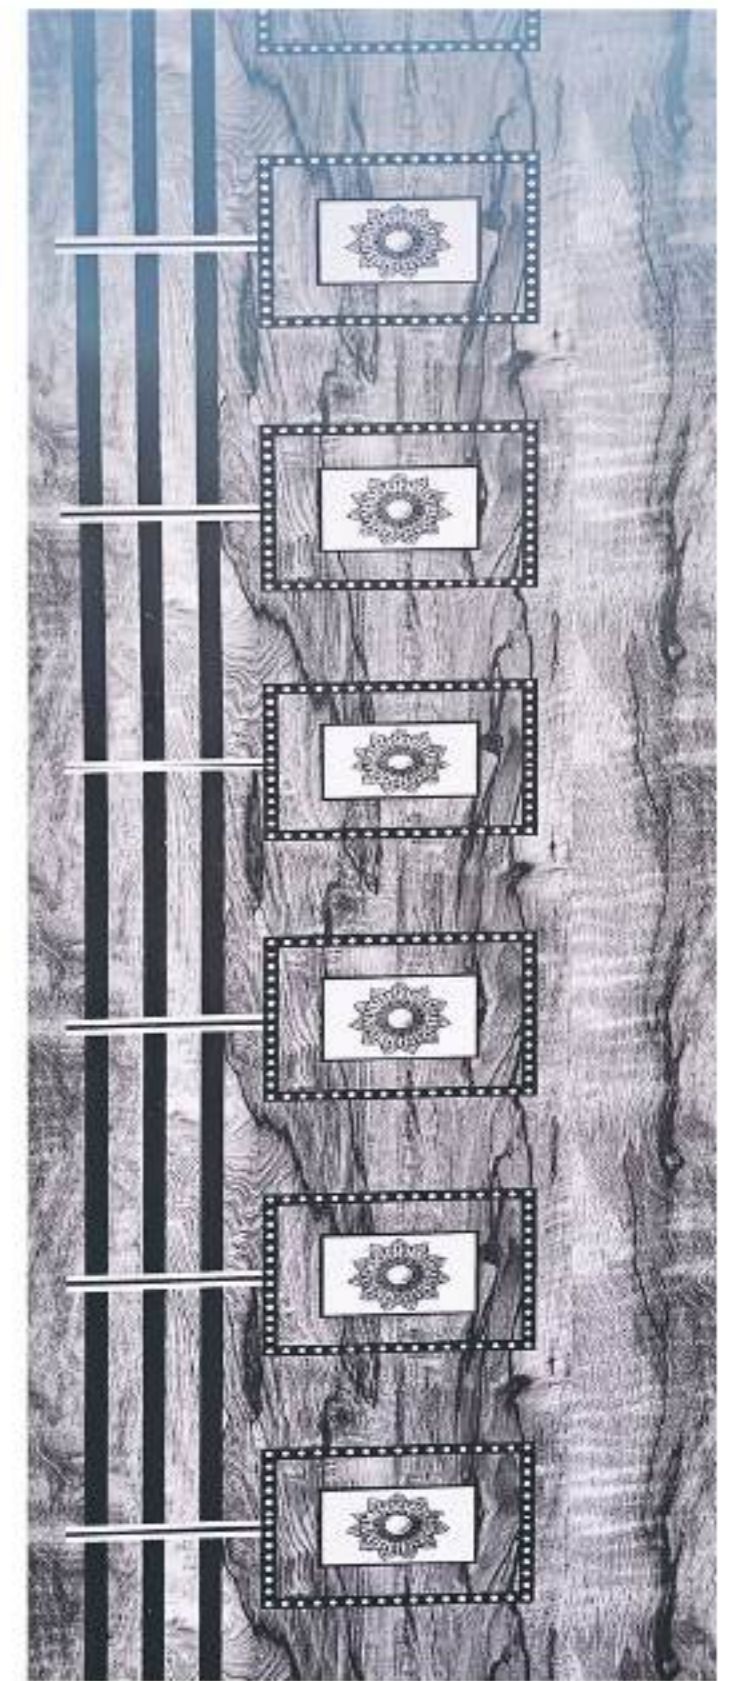

WH BLACK CHAKRA